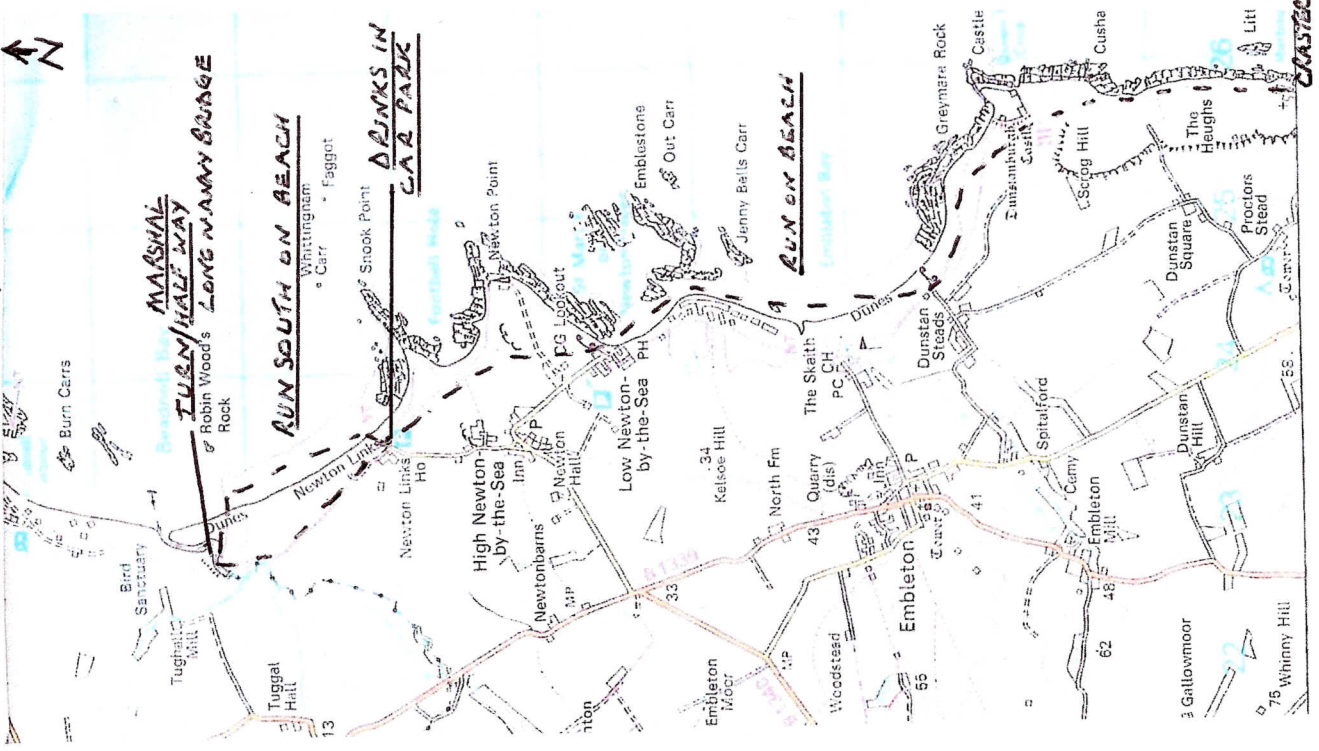

ALN MOUTH TO CRASTER

NORTHUMBERLAND

COAST

MARATHON

SCALE:

1 1/4 in to 1 mile
2 cm to 1 km

CRASTER TO BEAUNELL BAY

START/FINISH

RUN ON BEACH

UP CONCRETE STEPS

DRINKS

NO LIGHT AFTER BRIDGE

RUN SOUTH ON BEACH

DRINKS IN CAR PARK

MARSHAL TURN/HALF WAY

CRASTER TO BEAUNELL BAY