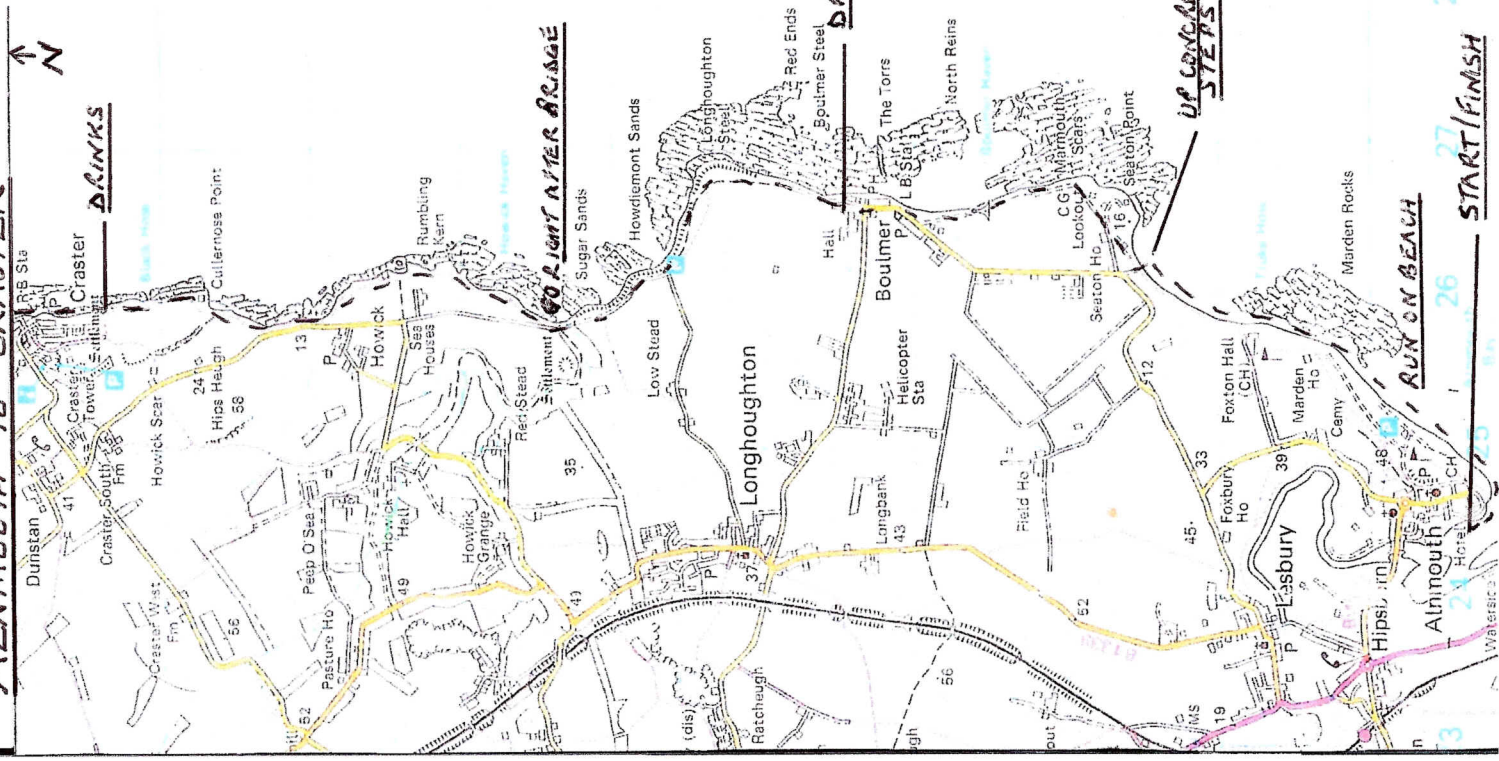

ALN MOUTH TO CRASTER

NORTHUMBERLAND

COAST

MARATHON

SCALE:

1 1/4 in to 1 mile
2 cm to 1 km

CRASTER TO BEAUNELL BAY

START/FINISH

RUN ON BEACH

UP CONCRETE STEPS

DRINKS

NO LIGHT AFTER BRIDGE

RUN SOUTH ON BEACH

DRINKS IN CAR PARK

MARSHAL TURN/HALF WAY

CRASTER TO BEAUNELL BAY